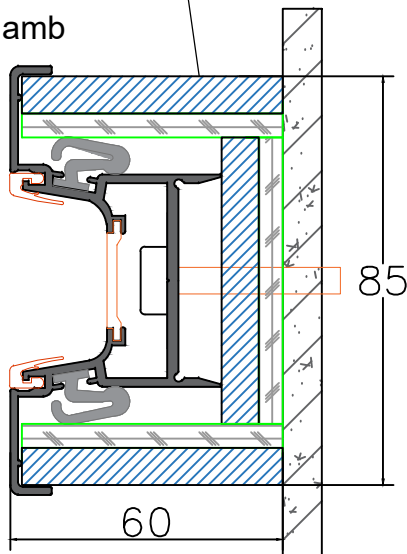

A L500 HEAD TRACK
Scale: NTS

B TELESCOPIC JAMB
Scale: NTS

C STANDARD PANEL JUNCTION
Scale: NTS

Product technical data:

85 Series - Acoustic Operable Wall
(Side & Remote Stacking)

WALL DETAILS:

- A. L500 DOORMAX HEAD TRACK
- B. DOORMAX TELESCOPIC JAMB - (EXPANDABLE SLEEVE)
- C. DOORMAX STANDARD PANEL JUNCTION
- D. DOORMAX WALL JAMB

Doormax
85 Series
Wall Jamb

D WALL JAMB
Scale: NTS

E BOTTOM RETRACTABLE SEALS
Scale: NTS

F TOP RETRACTABLE SEALS
Scale: NTS

SEALS:

- E. BOTTOM RAIL WITH RETRACTABLE SEALS
- F. TOP RAIL WITH RETRACTABLE SEALS

FLOORING LEVELS:

FLOORING LEVELS TO +/- 5mm (MAX)