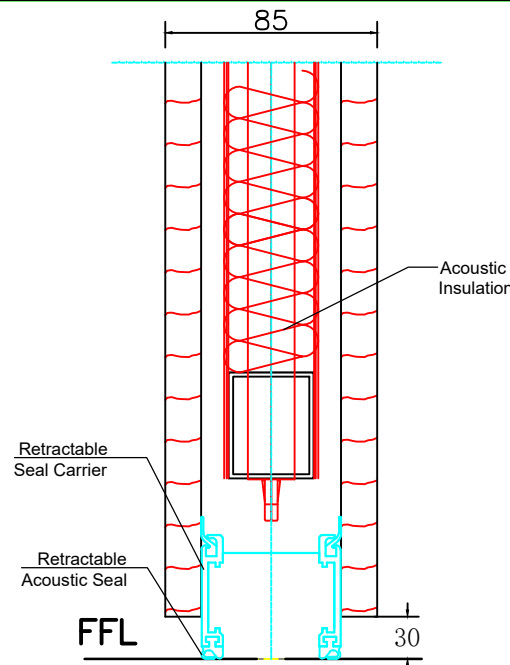

A L500 HEAD TRACK
Scale: NTS

B TELESCOPIC JAMB
Scale: NTS

C STANDARD PANEL JUNCTION
Scale: NTS

Product technical data:

85 Series - Acoustic Operable Wall
(Side & Remote Stacking)

WALL DETAILS:

- A. L500 DOORMAX HEAD TRACK
- B. DOORMAX TELESCOPIC JAMB - (EXPANDABLE SLEEVE)
- C. DOORMAX STANDARD PANEL JUNCTION
- D. DOORMAX WALL JAMB

Doormax
85 Series
Wall Jamb

D WALL JAMB
Scale: NTS

E BOTTOM RETRACTABLE SEALS
Scale: NTS

F TOP RETRACTABLE SEALS
Scale: NTS

SEALS:

- E. BOTTOM RAIL WITH RETRACTABLE SEALS
- F. TOP RAIL WITH RETRACTABLE SEALS

FLOORING LEVELS:

FLOORING LEVELS TO +/- 5mm (MAX)