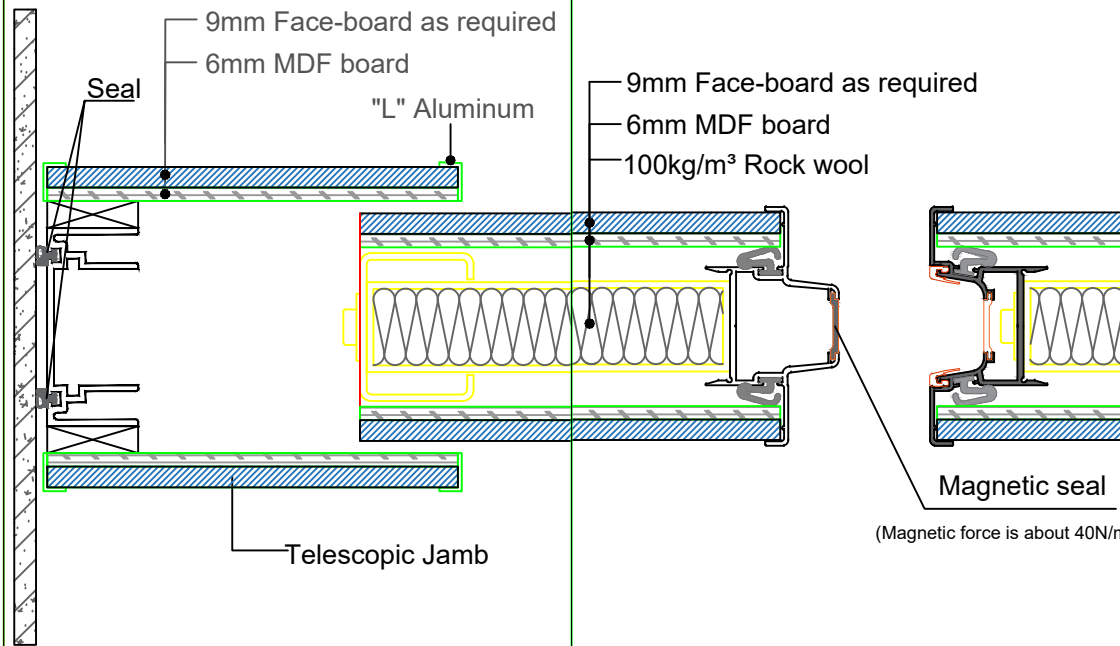

A L500 HEAD TRACK
Scale: NTS

B TELESCOPIC JAMB
Scale: NTS

C STANDARD PANEL JUNCTION
Scale: NTS

Product technical data:

85 Series - Acoustic Operable Wall
(Side & Remote Stacking)

WALL DETAILS:

- A. L500 DOORMAX HEAD TRACK
- B. DOORMAX TELESCOPIC JAMB - (EXPANDABLE SLEEVE)
- C. DOORMAX STANDARD PANEL JUNCTION
- D. DOORMAX WALL JAMB

Doormax
85 Series
Wall Jamb

D WALL JAMB
Scale: NTS

E BOTTOM RETRACTABLE SEALS
Scale: NTS

F TOP RETRACTABLE SEALS
Scale: NTS

SEALS:

- E. BOTTOM RAIL WITH RETRACTABLE SEALS
- F. TOP RAIL WITH RETRACTABLE SEALS

FLOORING LEVELS:

FLOORING LEVELS TO +/- 5mm (MAX)