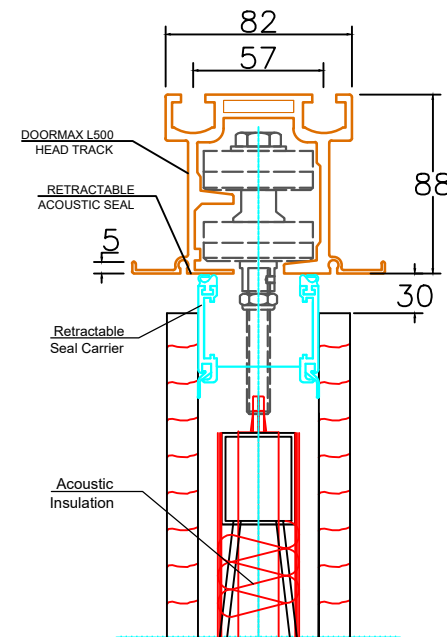

A L500 HEAD TRACK
Scale: NTS

B TELESCOPIC JAMB
Scale: NTS

C STANDARD PANEL JUNCTION
Scale: NTS

Product technical data:

85 Series - Acoustic Operable Wall
(Side & Remote Stacking)

WALL DETAILS:

- A. L500 DOORMAX HEAD TRACK
- B. DOORMAX TELESCOPIC JAMB - (EXPANDABLE SLEEVE)
- C. DOORMAX STANDARD PANEL JUNCTION
- D. DOORMAX WALL JAMB

Doormax
85 Series
Wall Jamb

D WALL JAMB
Scale: NTS

E BOTTOM RETRACTABLE SEALS
Scale: NTS

F TOP RETRACTABLE SEALS
Scale: NTS

SEALS:

- E. BOTTOM RAIL WITH RETRACTABLE SEALS
- F. TOP RAIL WITH RETRACTABLE SEALS

FLOORING LEVELS:

FLOORING LEVELS TO +/- 5mm (MAX)